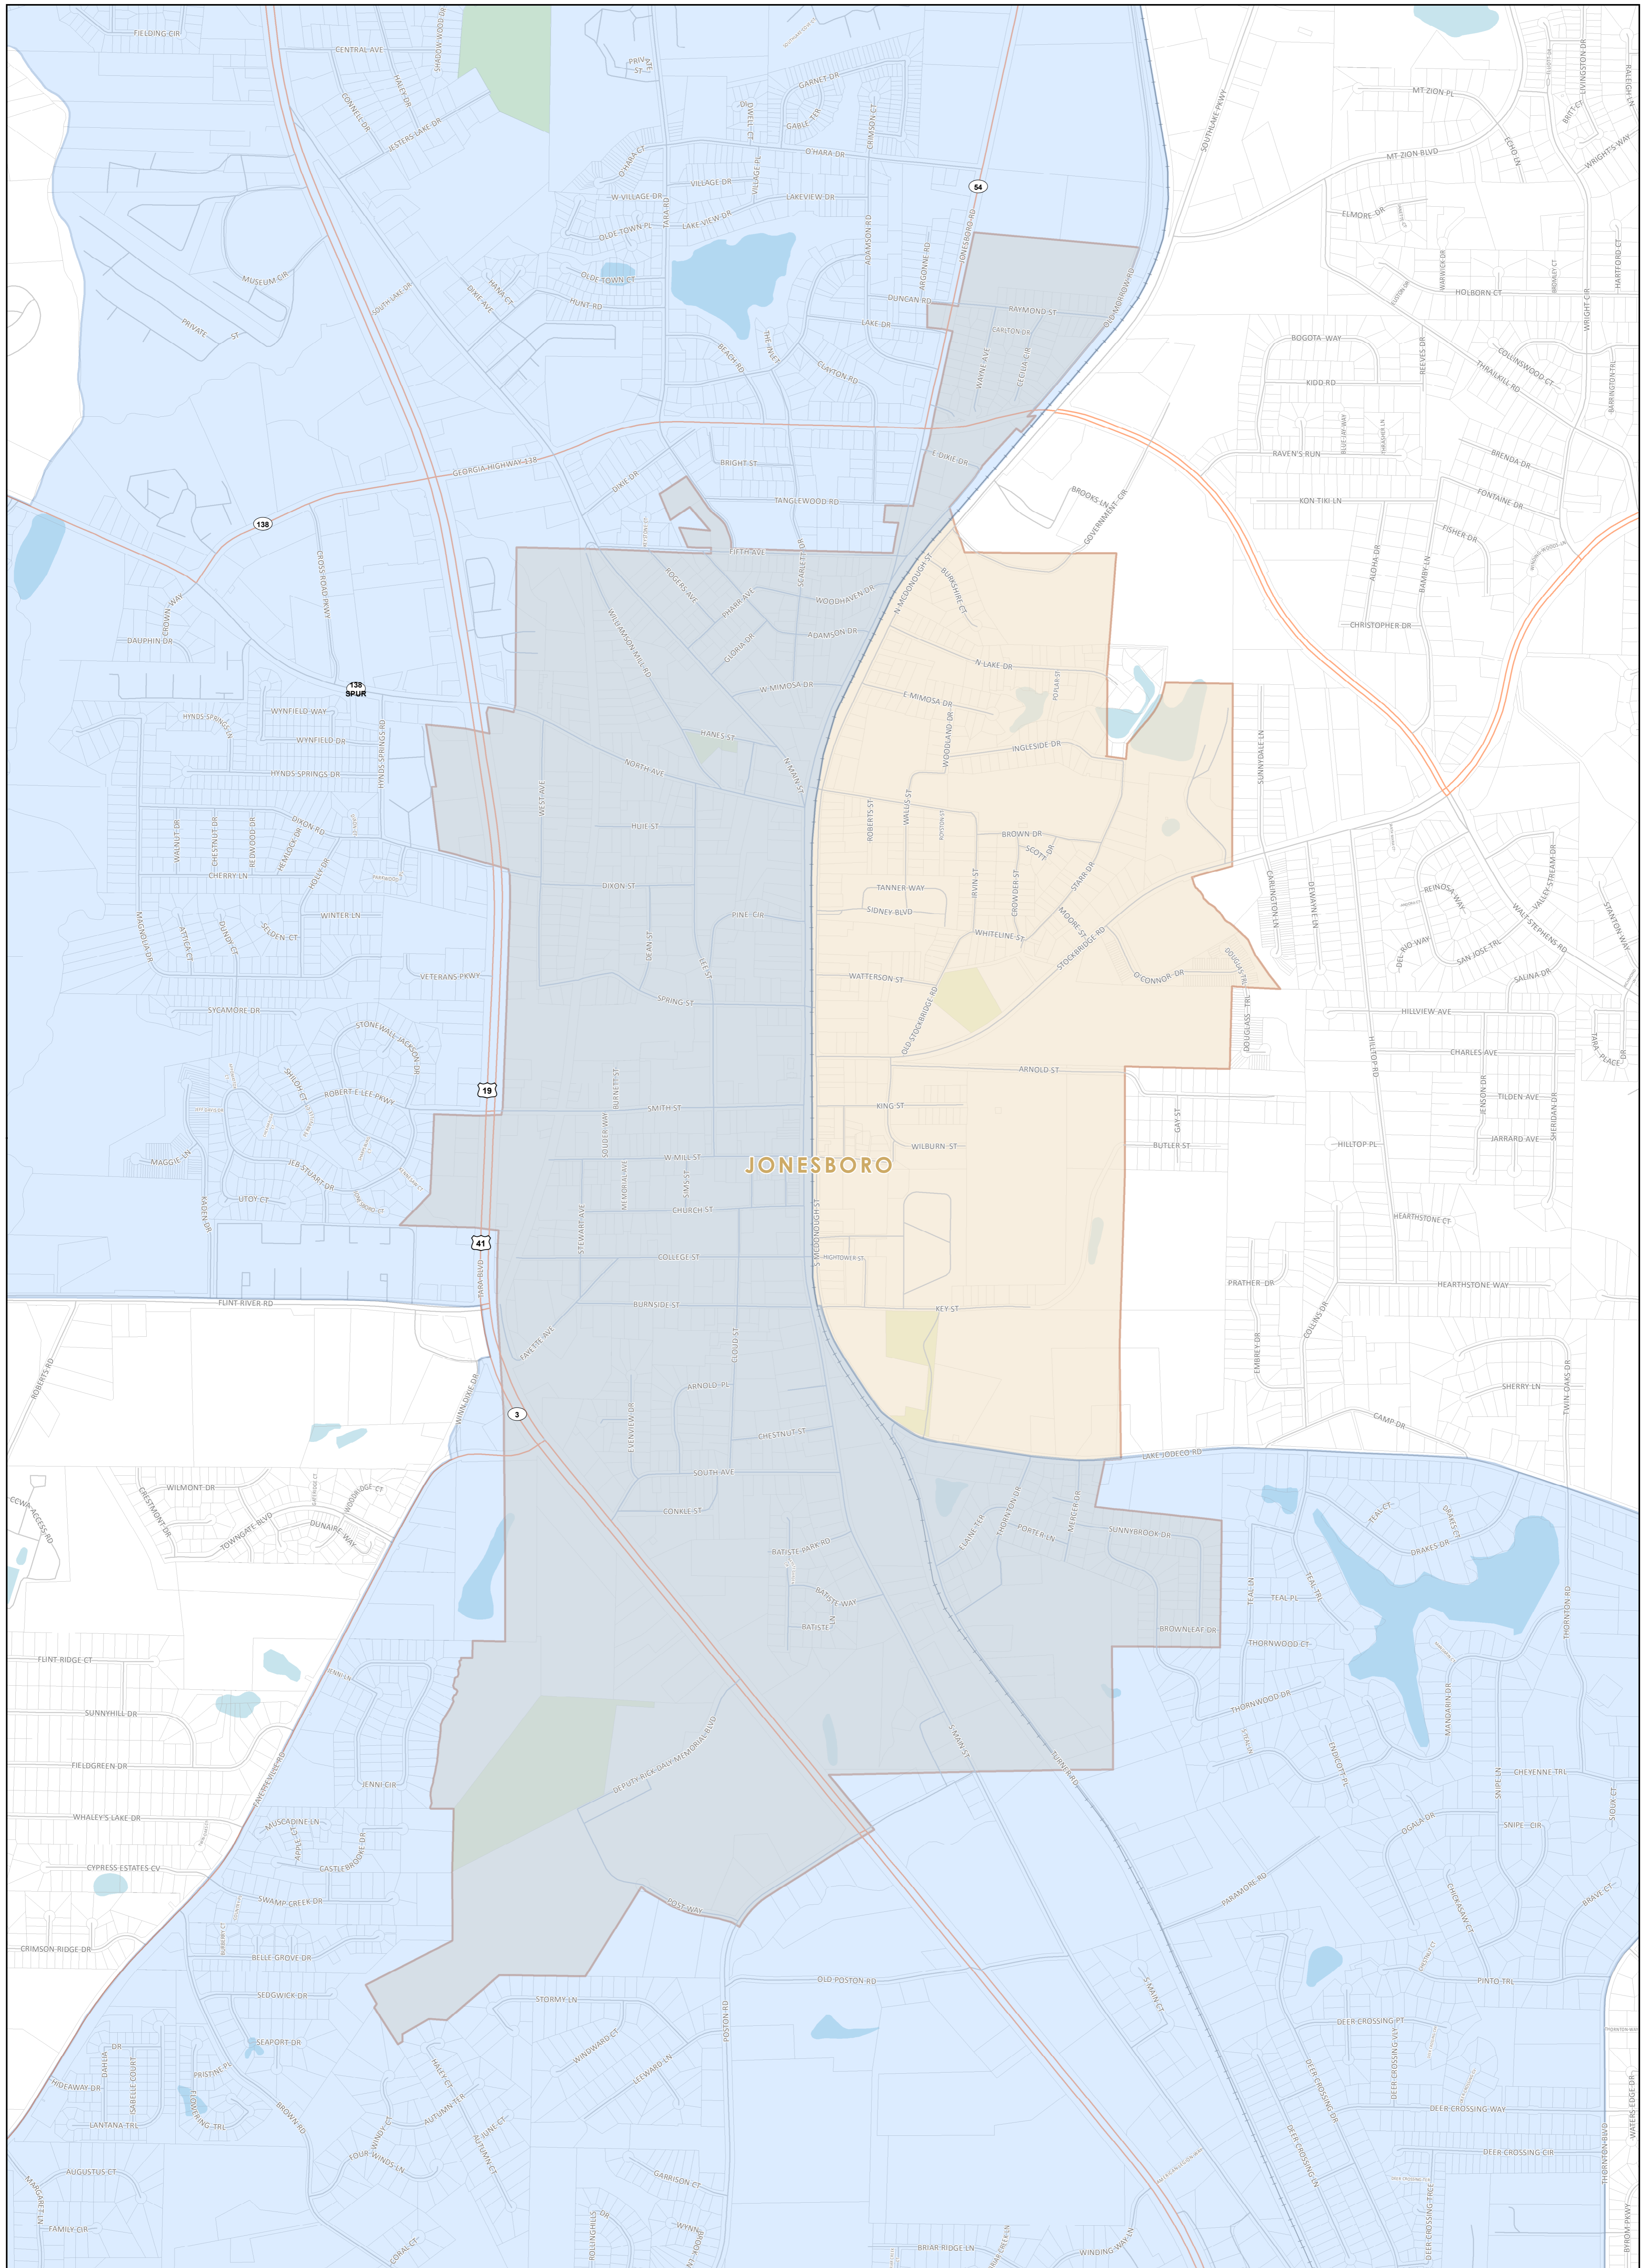

# Proposed Enterprise Zone

## JONESBORO

Clayton County  
Community Development Dept.  
GIS Division  
Date: 4/28/2016

Feet

 Proposed Enterprise Zone